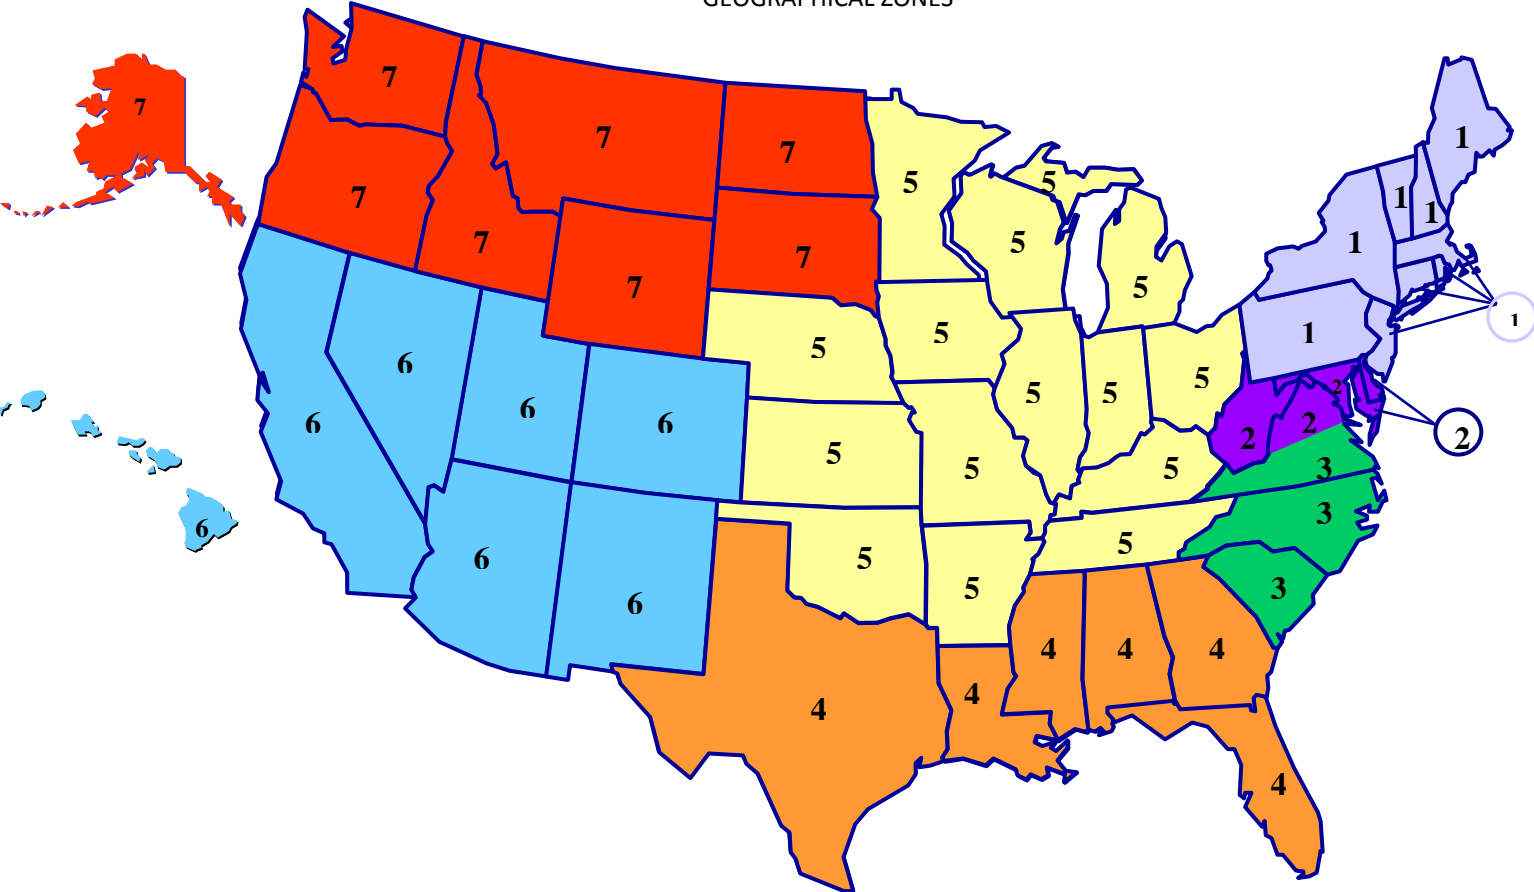

iParametrics has been pre-qualified to respond to task orders in each of the seven zones specified in the SeaPort-e contract. The following map identifies these zones: Northeast, National Capital, Mid-Atlantic, Gulf Coast, Midwest, Southwest, and Northwest.

GEOGRAPHICAL ZONES

-  (1) Northeast Zone
-  (2) National Capital Zone
-  (3) Mid Atlantic Zone
-  (4) Gulf Coast Zone
-  (5) Midwest Zone
-  (6) Southwest Zone
-  (7) Northwest Zone